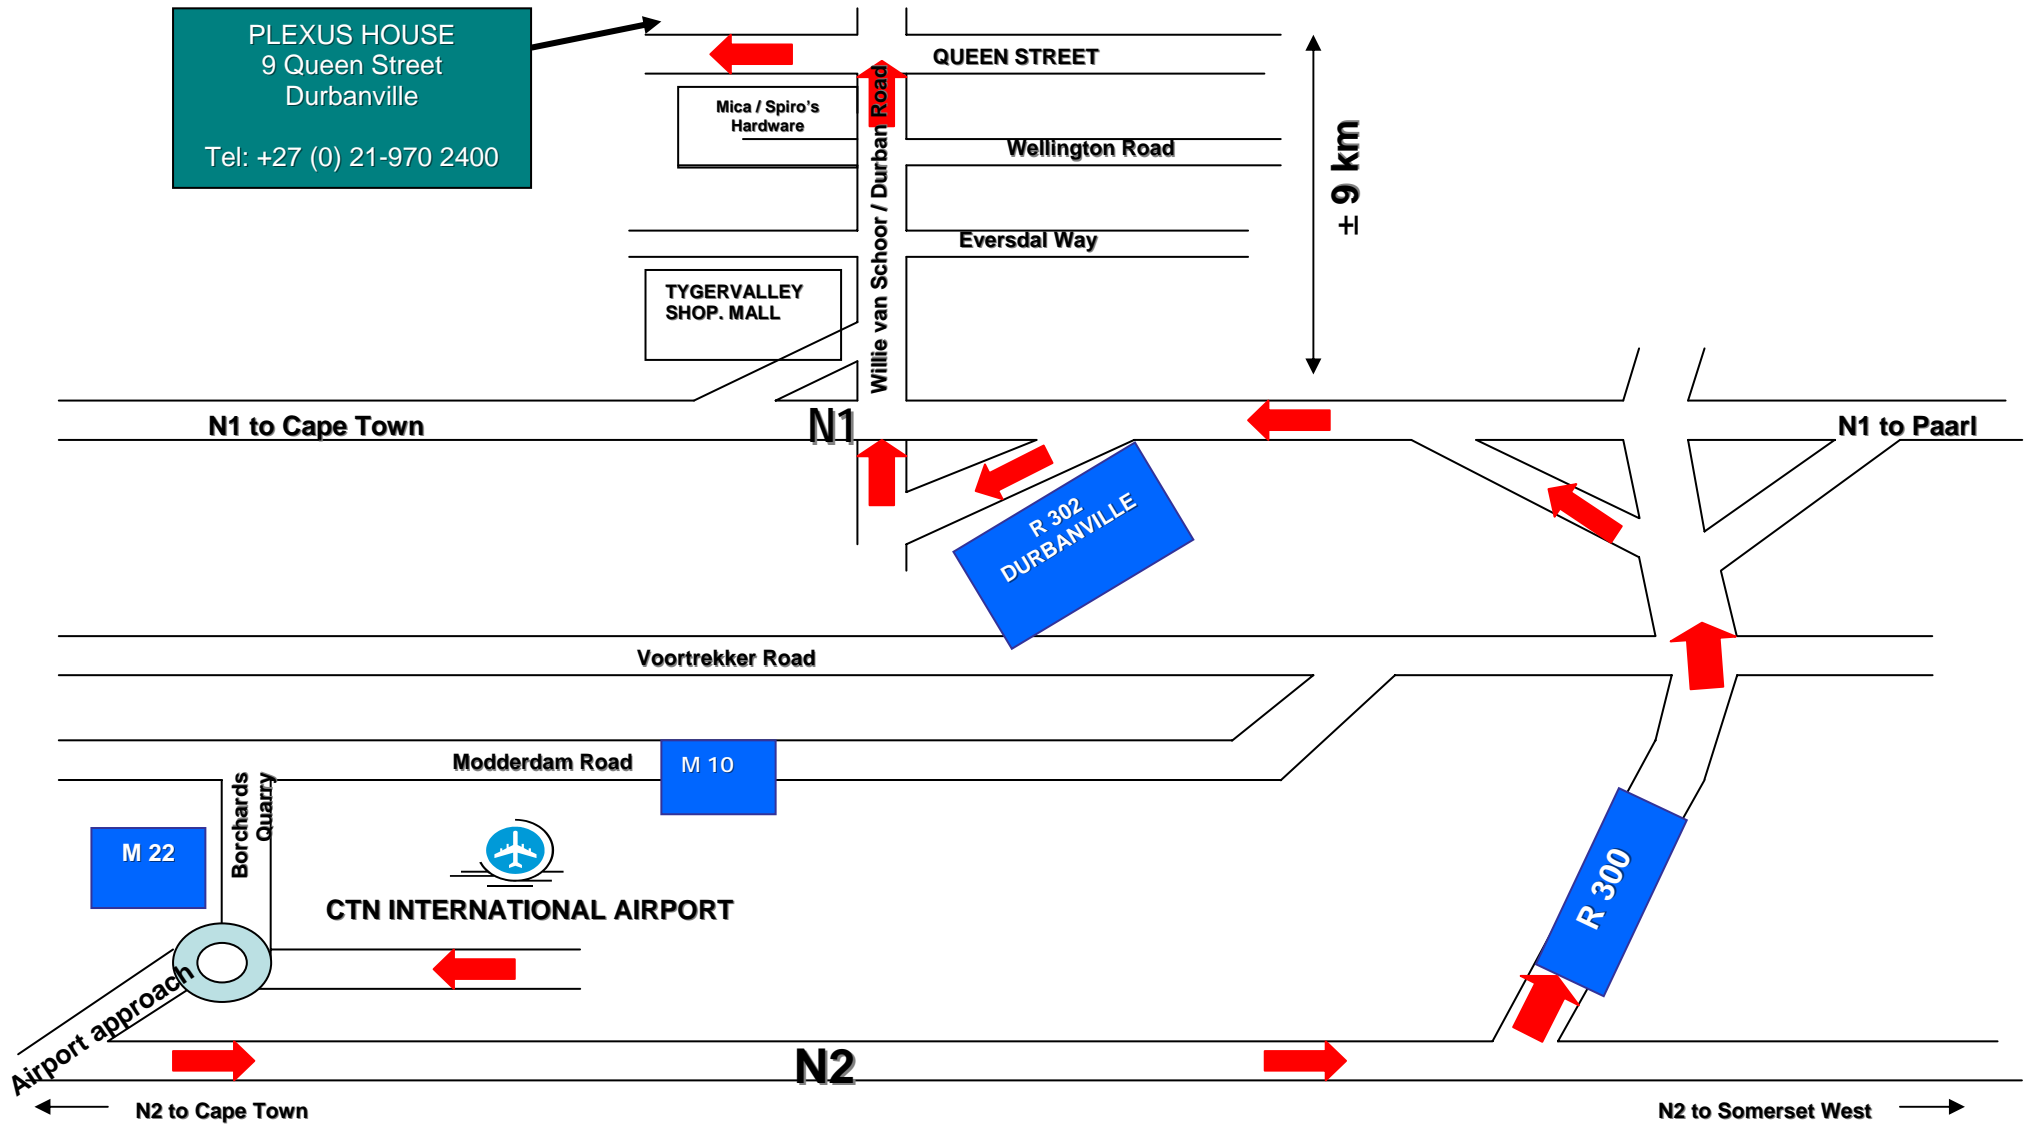

# DIRECTIONS TO PLEXUS

- As you leave the airport parking ring, take the N2 towards Somerset West.
- Take the R300 left towards Cape Town.
- Take the left fork onto the N1 towards Cape Town.
- Take the R302 Durbanville offramp. Willie van Schoor / Durban Road towards Durbanville (±9km towards Durbanville).
- At first traffic lights after Mica / Spiro's Hardware turn left into Queen Street, 4<sup>th</sup> building on the right – No 9.